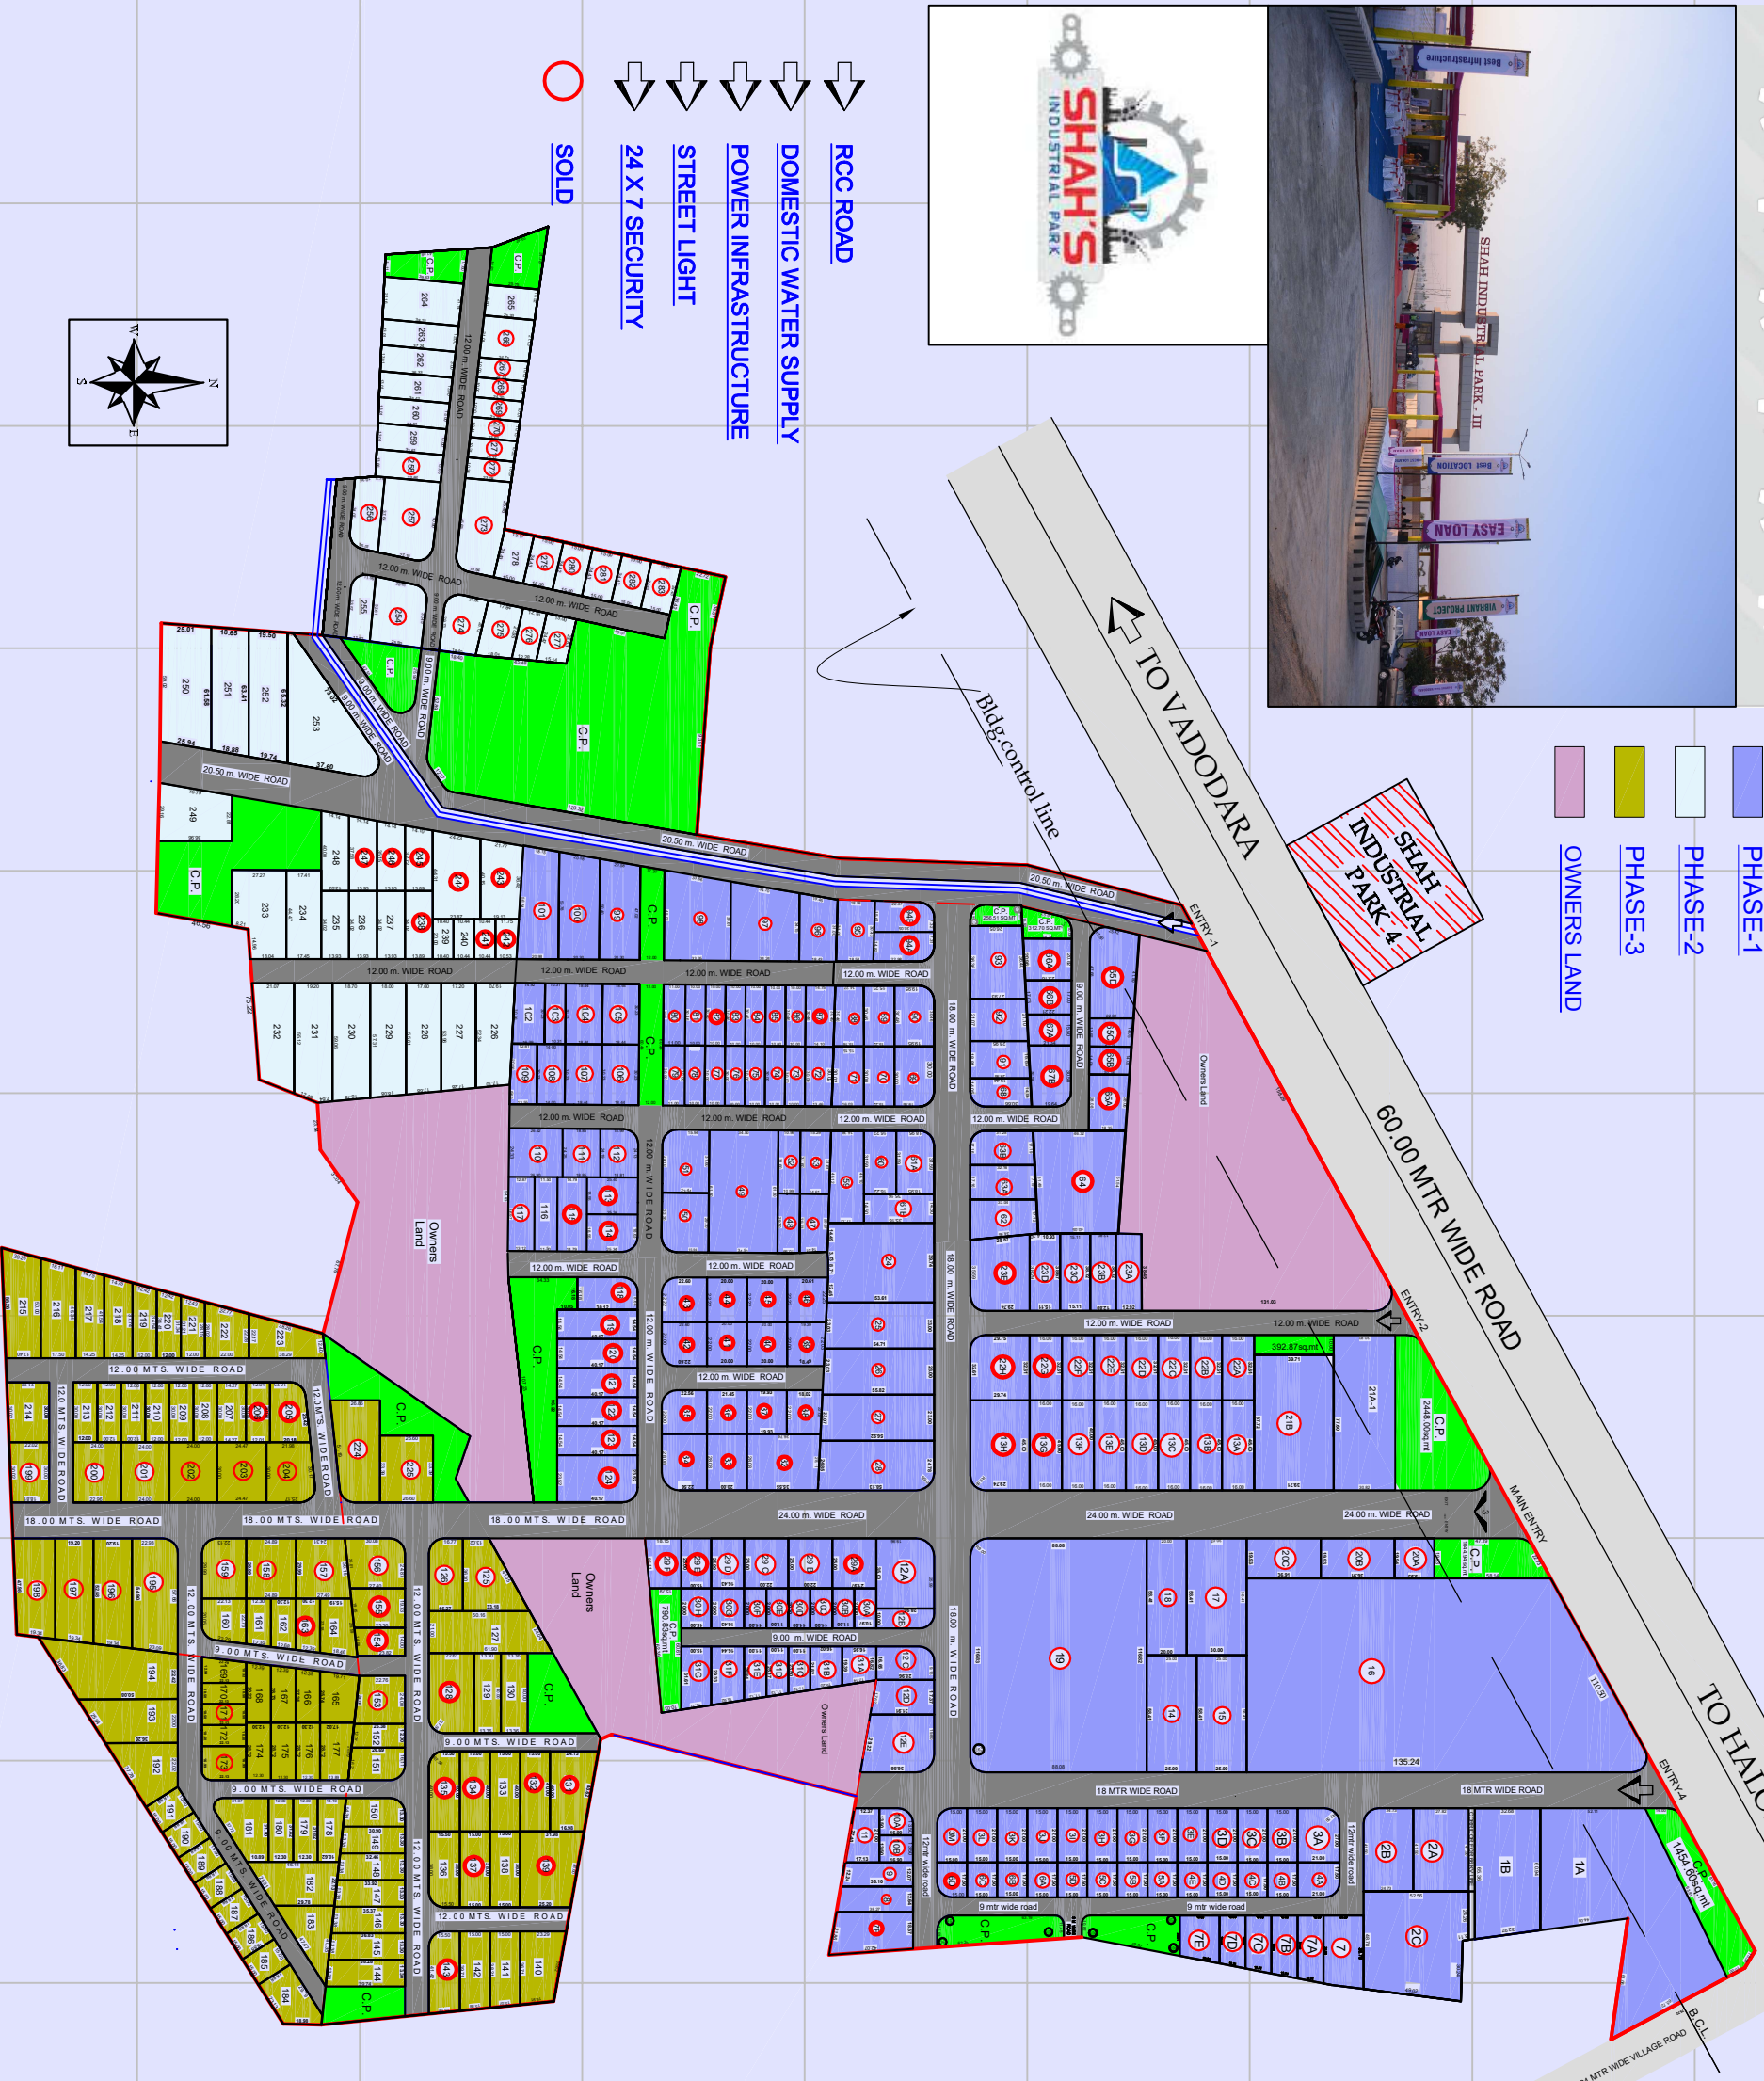

SHAH INDUSTRIAL PARK - 3 KOTAMBI

- PHASE COLORS**
- PHASE-1
 - PHASE-2
 - PHASE-3
 - OWNERS LAND

- ↓ **RCC ROAD**
- ↓ **DOMESTIC WATER SUPPLY**
- ↓ **POWER INFRASTRUCTURE**
- ↓ **STREET LIGHT**
- ↓ **24 X 7 SECURITY**
- **SOLD**